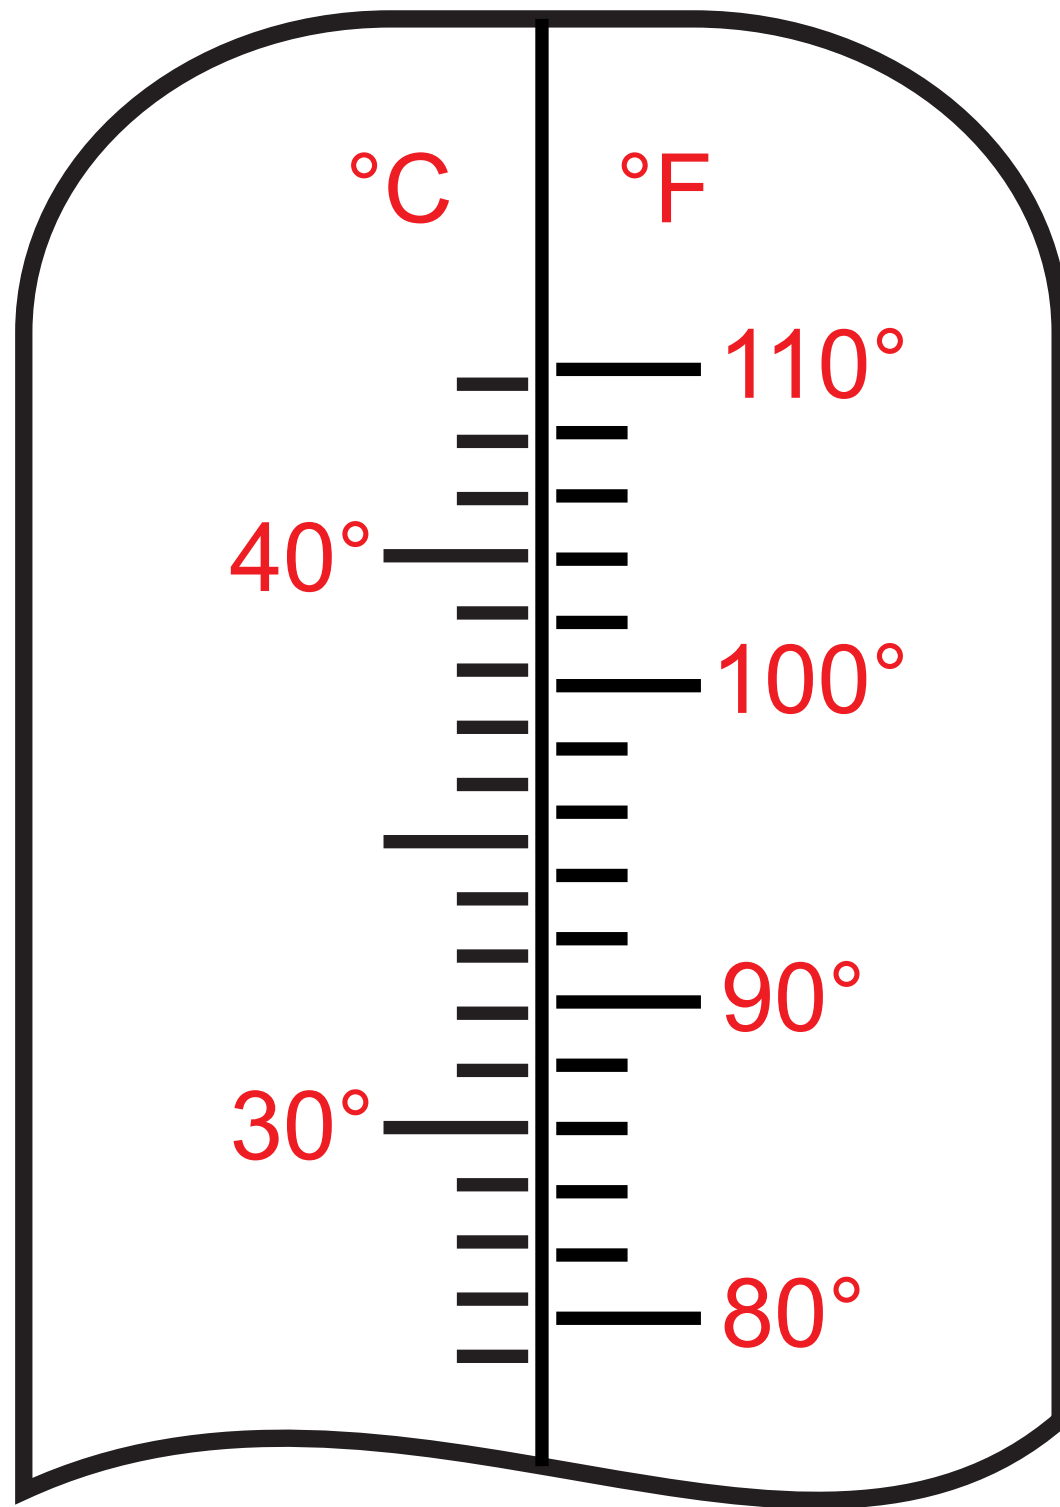

Q1

Diagram 1

Diagram 2

Diagram 1 - box

Front view

Side view

Diagram 2 - van

Front view

410 cm

220 cm

Side view

190 cm

220 cm

Q9

2022 Numeracy results

Key

National 3

National 4

National 5

Scale: 1 cm : 10 km