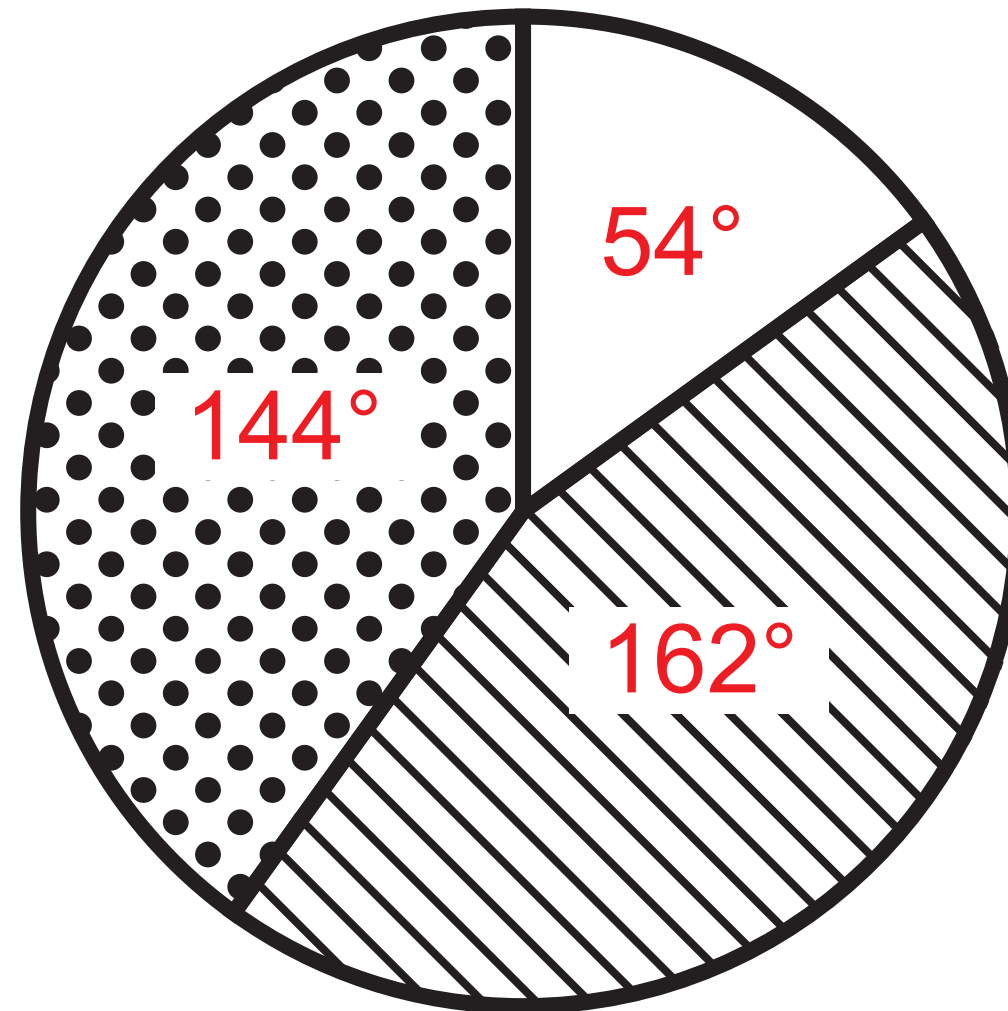

Q1

Diagram 1

Diagram 2

Diagram 1 - box

Front view

Side view

Diagram 2 - van

Front view

410 cm

220 cm

Side view

190 cm

220 cm

Q9

2022 Numeracy results

Key

National 3

National 4

National 5

Scale: 1 cm : 10 km